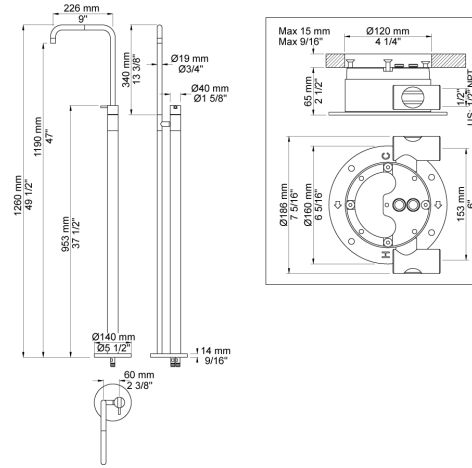

--

Date:

Client:

Project:

FS2

Free-standing wash basin mixer. Height 1260 mm. FS2 UP = Build-in part for free-standing wash basin mixer. FS2 AP = Trim part for free-standing wash basin mixer. If the floor covering is greater than 15 mm, extensions should be specified when ordering the FS2. All extensions supplied with the FS2 are free of charge.

Flow

	Bar:	1.0	2.0	3.0	4.0	5.0
FS2	(l/min)	2.9	4.1	5.0	5.0	5.0
FS2 ¹⁾	(l/min)	2.6	3.7	4.5	4.5	4.5

¹⁾ USA standard

Available in colors

Color 02, Grey	Color 17, Gloss black
Color 04, Light blue	Color 18, White
Color 05, Orange	Color 19, Natural brass
Color 06, Light green	Color 20, Brushed chrome
Color 08, Yellow	Color 21, Carmine red
Color 09, Dark grey	Color 25, Pink
Color 12, Mocca	Color 27, Matt black
Color 14, Bright red	Color 28, Matt white
Color 15, Dark blue	Color 40, Brushed stainless steel
Color 16, Polished chrome	